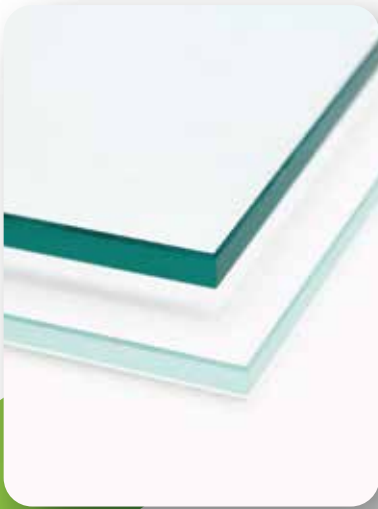

☎ 8056212957

Our Products

Saint Gobain Plain Glass

Clear glass is a transparent glass with no tint produced in the float line. The glass becomes clearer and purer as the iron content decreases. In India, Saint-Gobain plants produce clear glass with low PPM levels of 654 per tonne..

Decorative Mirrors

The circular eye-catching art Decorative Wall Mirror Design is made of laser-cut thick Laminated wood that has been painted with high-quality paint and completed with a coat of transparent matte varnish, as well as Saint-Gobain Mirrors.