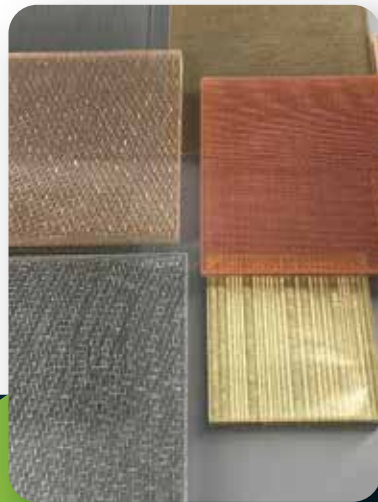

Laminated Glass

Laminated glass is made up of two pieces of glass joined by a PVB interlayer This interlayer holds the glass in place in the case of a break.